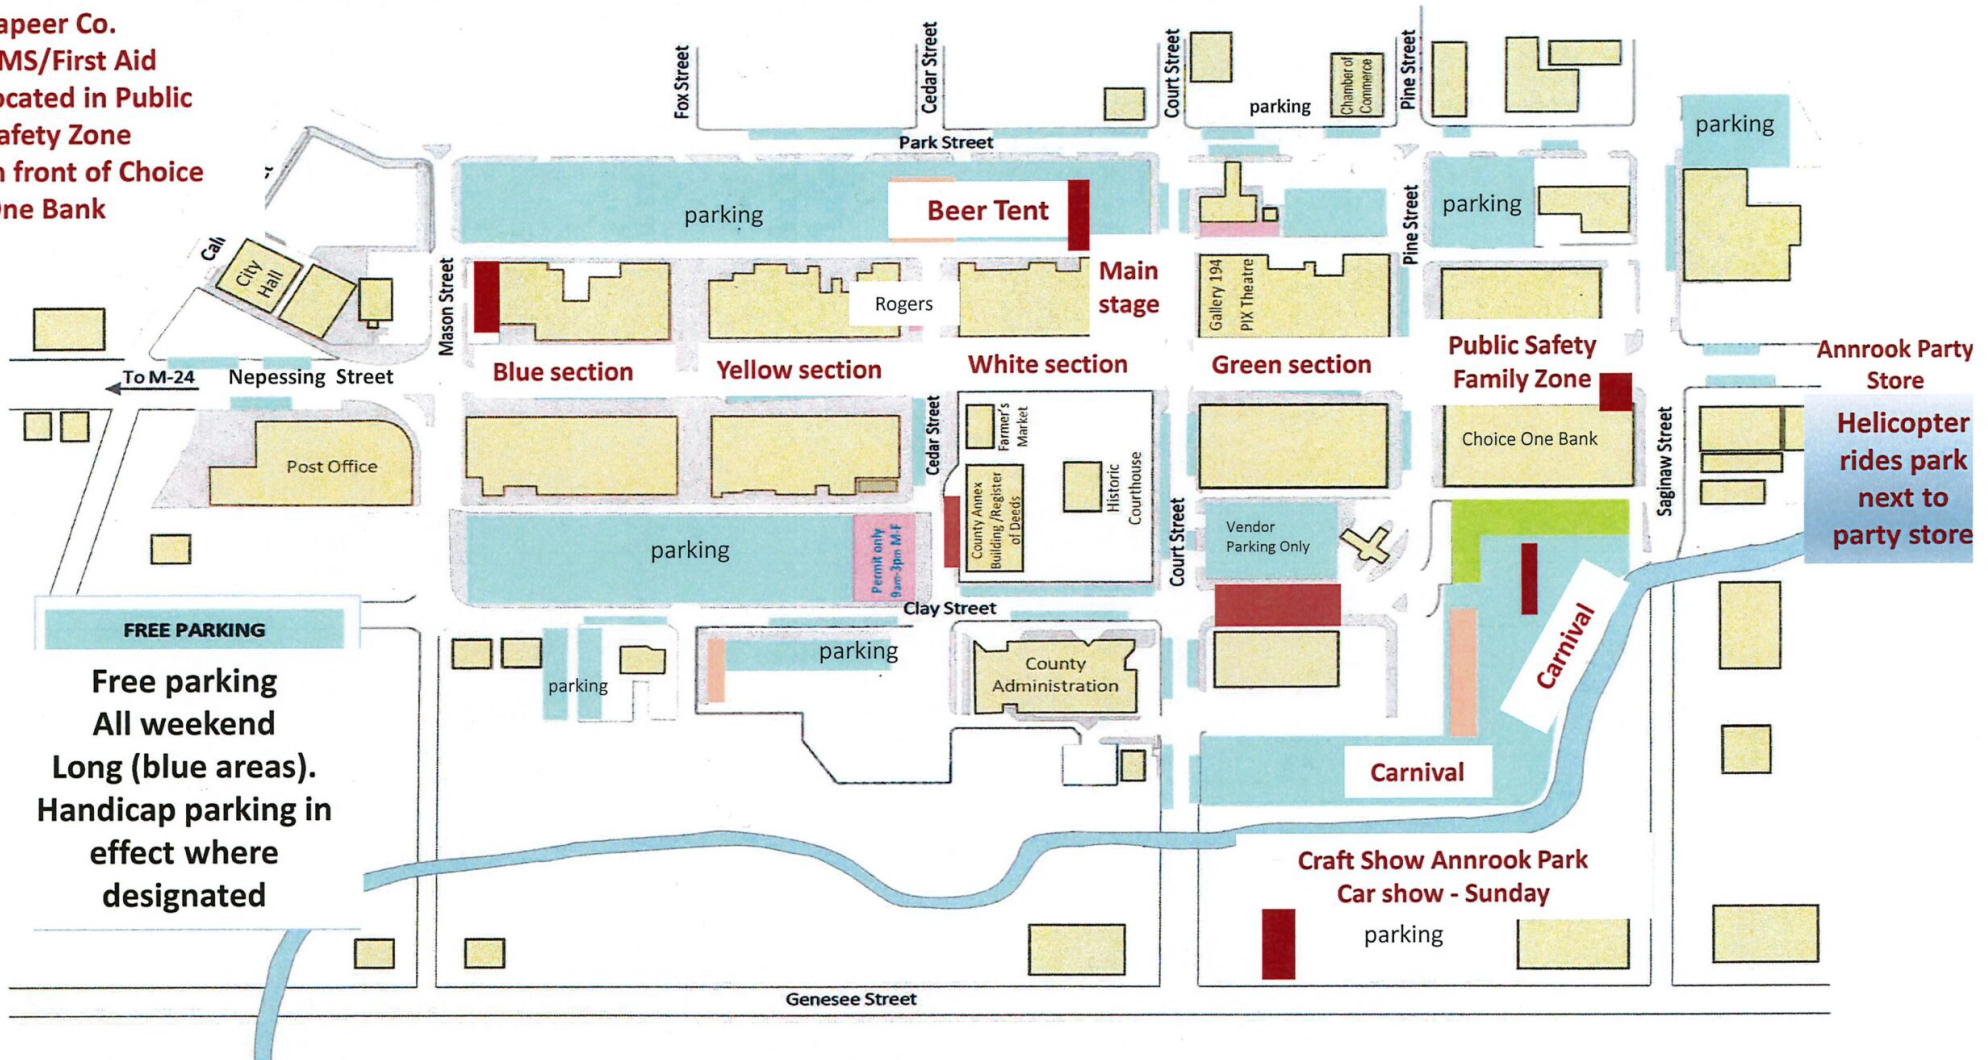

# DOWNTOWN PARKING MAP

Port-o-Johns:

Lapeer Co.  
EMS/First Aid  
located in Public  
Safety Zone  
In front of Choice  
One Bank

**FREE PARKING**  
Free parking  
All weekend  
Long (blue areas).  
Handicap parking in  
effect where  
designated

Annrook Party  
Store  
Helicopter  
rides park  
next to  
party store

Craft Show Annrook Park  
Car show - Sunday  
parking